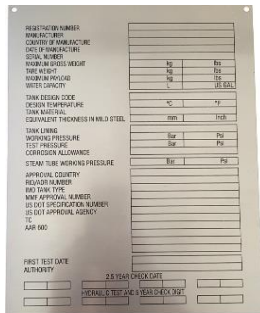

MOOSE TANK PARTS B.V.

Data plates

Product picture	Partnr	Description	€
-----------------	--------	-------------	---

1008MTP00010 Data plate SS
[Approved for transport under customs seal]

1008MTP00020 Data plate SS
[CSC Safety Approval]

1008MTP00030 Data plate SS
[Manufacturer]

1008MTP00040 Data plate SS
[Combined Manufacturer CSC & Approved]

1008MTP00100 Characters for data plates A - Z [5 mm]

1008MTP00110 Numbers for data plates 0 - 9 [5mm]