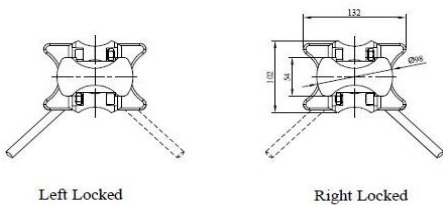

MOOSE TANK PARTS B.V.

Open Top Box Container Parts

Product picture	Partnr	Description	€
	1001MTP00010	Hing Assembly Open top Container	_____
	1001MTP00020	Roof Bow [several measures on request]	_____

Box Container Parts

- 1001MTP00100 Roof Panel [measures on request] _____
- 1001MTP00110 Side Panel [measures on request] _____
- 1001MTP00120 Front Panel [measures on request] _____

- 1001MTP00200 Container Vents _____

- 1001MTP01000 Corner casting TR [top right] _____
- 1001MTP01010 Corner casting TL [top left] _____
- 1001MTP01020 Corner casting BR [bottom right] _____
- 1001MTP01030 Corner casting BL [bottom left] _____