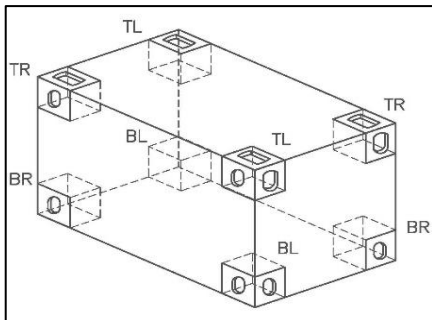

MOOSE TANK PARTS B.V.

Open Top Box Container Parts

Product picture	Partnr	Description	€
	1001MTP00010	Hing Assembly Open top Container	_____
	1001MTP00020	Roof Bow [several measures on request]	_____

Box Container Parts

- 1001MTP00100 Roof Panel [measures on request] _____
- 1001MTP00110 Side Panel [measures on request] _____
- 1001MTP00120 Front Panel [measures on request] _____

- 1001MTP00200 Container Vents _____

- 1001MTP01000 Corner casting TR [top right] _____
- 1001MTP01010 Corner casting TL [top left] _____
- 1001MTP01020 Corner casting BR [bottom right] _____
- 1001MTP01030 Corner casting BL [bottom left] _____

- 1001MTP01050 Twist lock [left locked] _____
- 1001MTP01060 Twist lock [right locked] _____

- 1001MTP01100 Floor screw 6mm x 65mm _____

- 1001MTP01110 Container custom seals _____

- 1001MTP01120 Container custom seal (plastic/green) [packed per 10 pcs] _____